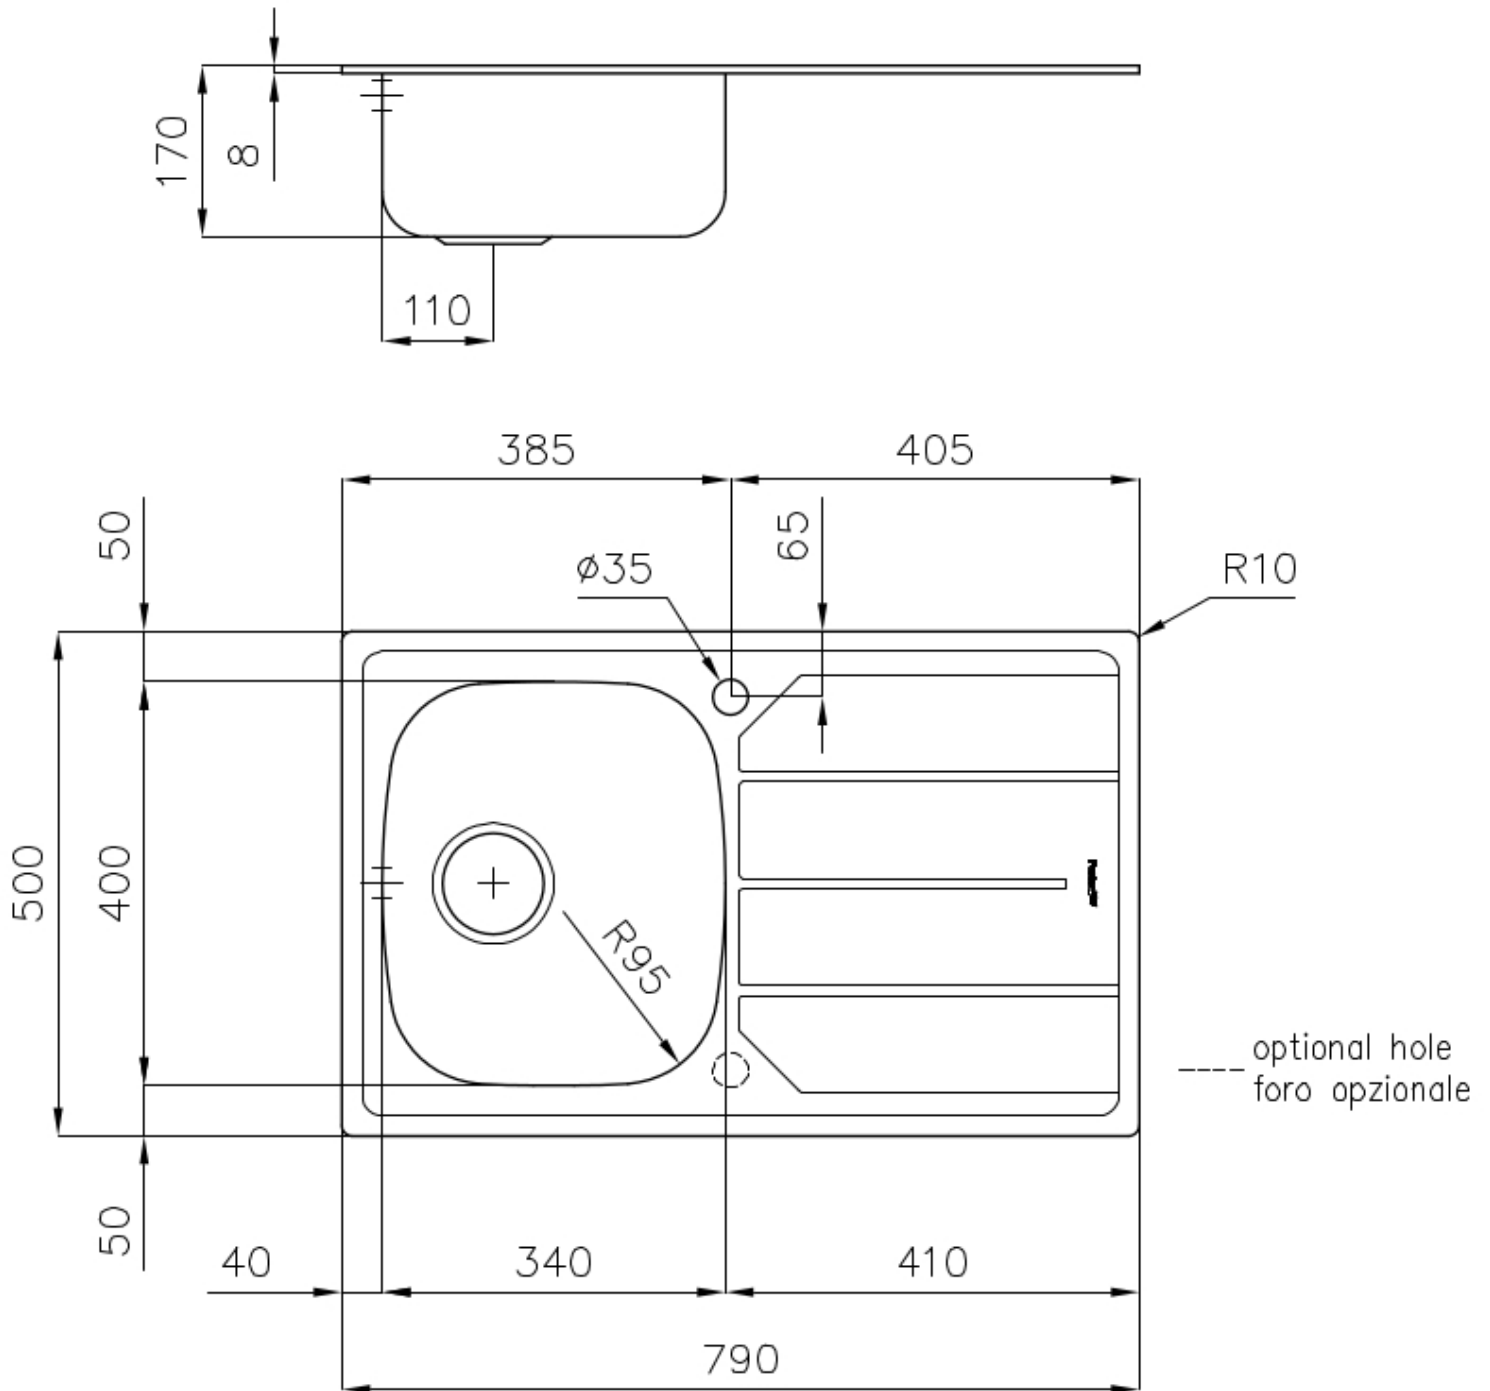

Sink S1000

Bowl on the right

Kitchen Sinks

Code: 1179 061

DETAILS

Edge/Installation Type Standard (8 mm Edge)

Finish Foster brushed

Material AISI 304 stainless steel

Texture Foster brushed

Base 45 cm

Dimensions 790x500 mm

Standard fittings Fixing hooks, gasket, drain, overflow and siphon, boxed packing

Mixer holes 1 standard hole

Built-in hole 770x480 mm

Drainer Yes

Width 79 cm

Bowl dimension 340x400mm

Number of bowls 1 bowl

Waste fitting 3,5" drain

FEATURES

Sliding brackets

Added value Foster uses steel thicknesses higher than those used on average by other manufacturers. This is how, thanks to our long experience, we know how to make sinks of superior quality and with a better resistance to aging.

Basket 3,5" waste fitting The drain is equipped with a large 3.5" drain, with the practical basket cap that prevents the discharge of solid parts.

TECHNICAL DATA

OPTIONAL ACCESSORIES

HPDE Chopping board
8657 001