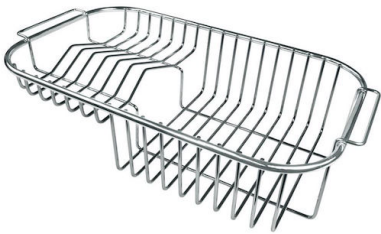

Bowl dimension 340x400mm

Number of bowls 1 bowl

Waste fitting 3,5" drain

FEATURES

Sliding brackets

Added value Foster uses steel thicknesses higher than those used on average by other manufacturers. This is how, thanks to our long experience, we know how to make sinks of superior quality and with a better resistance to aging.

Basket 3,5" waste fitting The drain is equipped with a large 3.5" drain, with the practical basket cap that prevents the discharge of solid parts.

TECHNICAL DATA

OPTIONAL ACCESSORIES

HPDE Chopping board
8657 001

Iroko-wood sliding chopping board
8643 000

Stainless steel basket
8611 000

Stainless steel plate rack
8100 301

RECOMMENDED PAIRINGS

Mixer Tap Lorenzo
8466 000

Mixer Tap S1000 - RO
8443 002